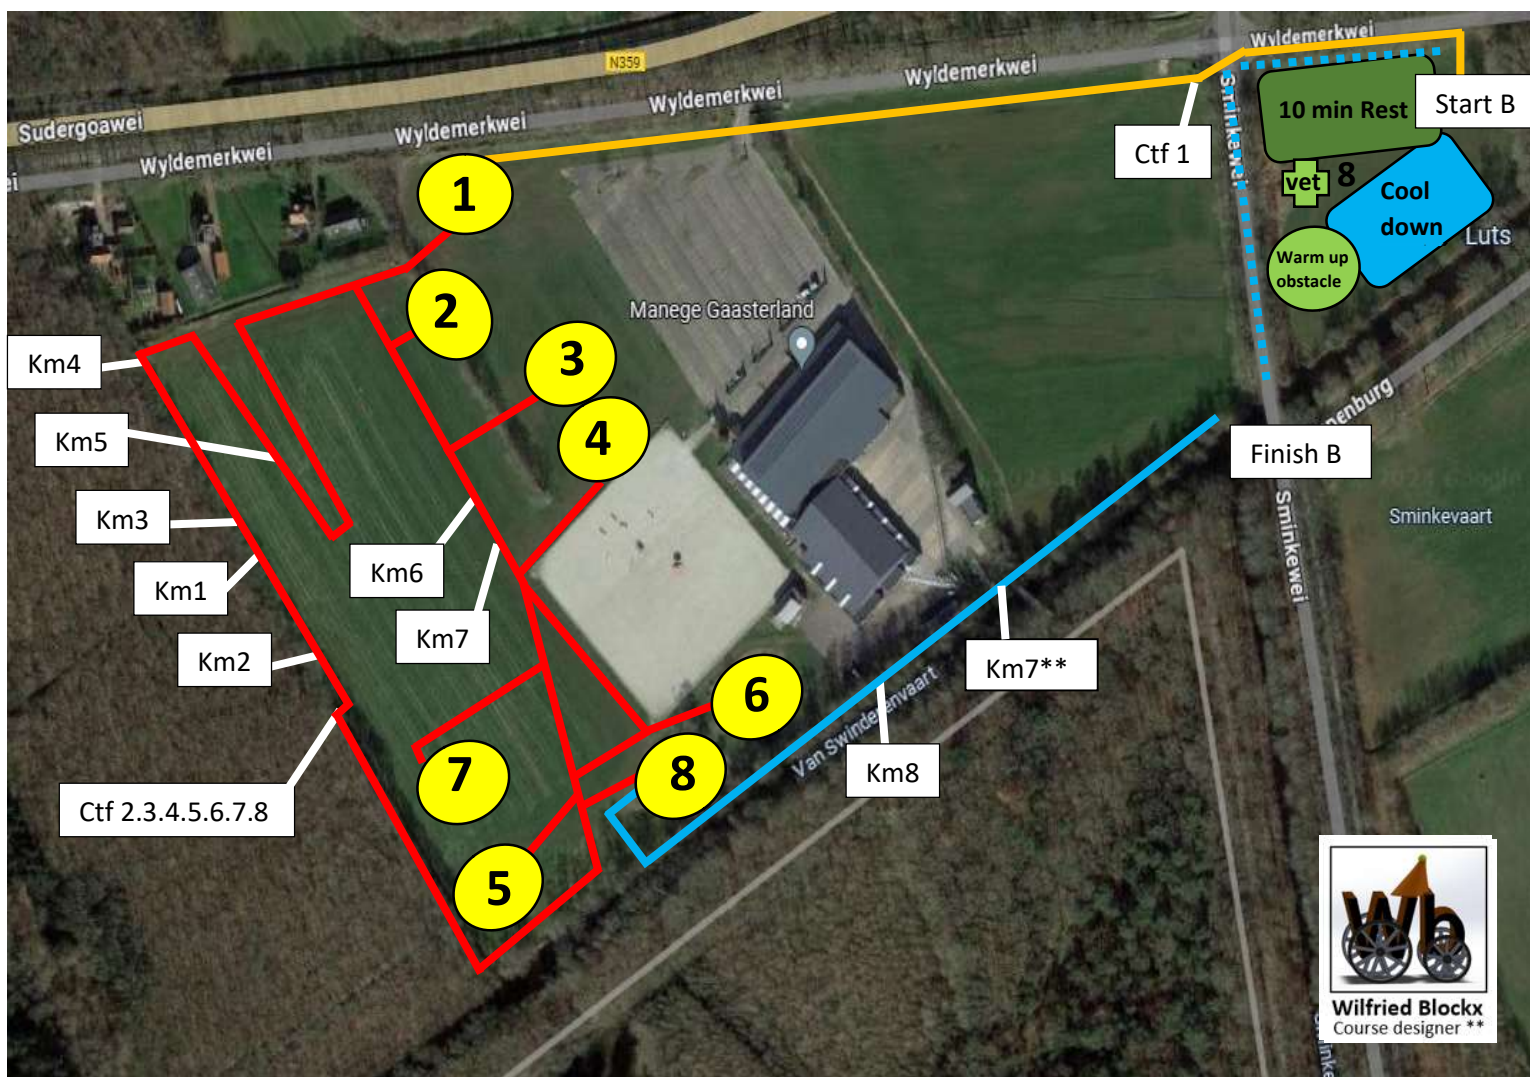

Site overview

- parking
- boxes
- show office
- judges/scoring
- warm-up/ training
- main-arena
- obstacles
- public
- ★ toilets
- ★ douches
- catering
- ★ horse douche/water

Obstacle 1

number of knock downs 4

Bezoek onze winkel aan de Tjalke van der Walstraat 44f in Koudum of bestel online!

De Jager
www.voerenstrooisel.nl

Wilfried Blockx
 Course designer **

Obstacle 7

number of knock downs 7

Wilfried Blockx
Course designer **

Obstacle 8

number of knockdowns 4

2* dont drive the F gate (A > E)

Tjitte de Wolff

Machines voor Landbouw & Industrie, Tuin & Park

Gaestdijk 60a, 8522 MZ Tjerkgaast - www.tjittedewolff.nl - Tel.:0514 - 531574

Wilfried Blockx
Course designer **

Phase A

Roadbook A

Start A, km1, km2, *ctf1*, km3, *ctf2*, km4, *ctf3*, km5, km6,
finish A, 6300m

Phase B

Roadbook B 3*

Start B, ctf1, Obst1, km1, ctf2, Obst2, km2, ctf3, Obst3, km3, ctf4, Obst4, km4, ctf5, Obst5, km5, ctf6, Obst6, km6, ctf7, Obst7, km7, ctf8, Obst8, km8, finsh B, 8200m